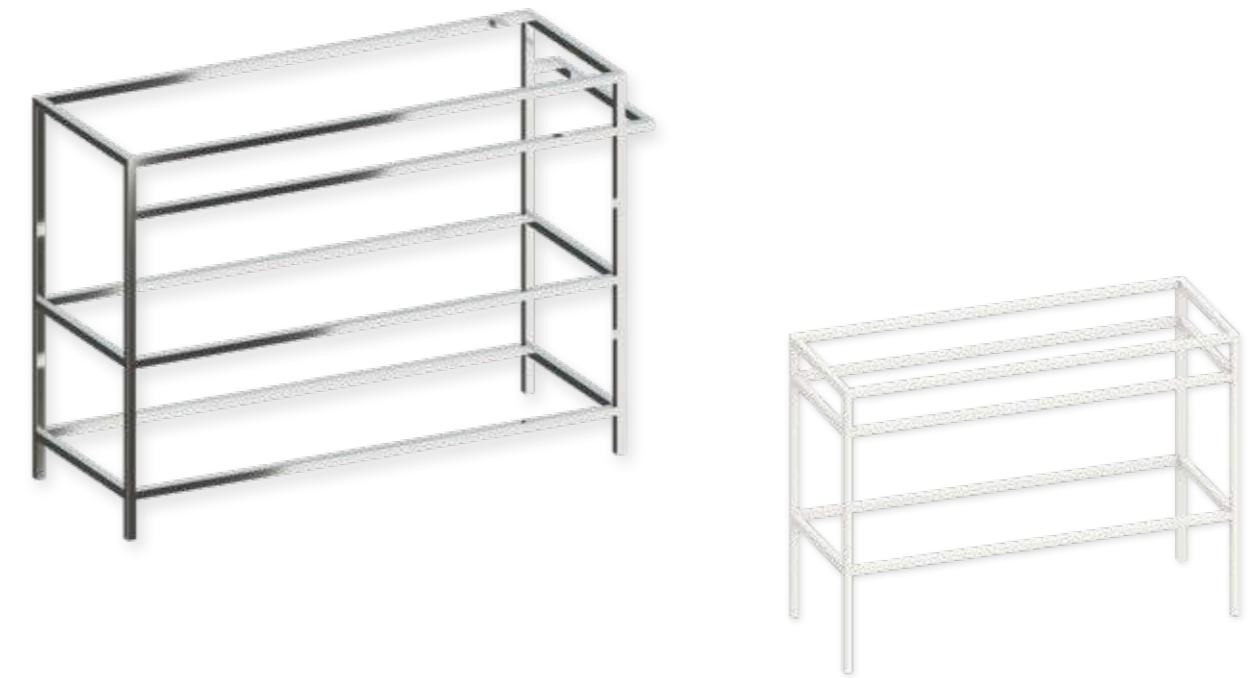

Contract

Contract

Estructura compacto
mueble de baño
Compact structure bathroom
furniture

Estructura mueble de baño
Bathroom furniture structure