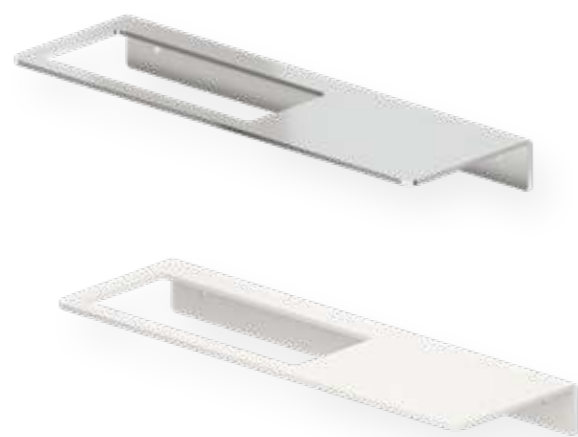

Inox AISI 304 AISI 304 stainless steel

Fabricado en Acero Made of Steel Acabados especiales consultar con fábrica Special finishes, to consult with factory

Porta planchas de pelo de pared **ETNA**
Holder for hair iron

Inox AISI 304 AISI 304 stainless steel

Porta secador y planchas de pelo de pared **ETNA**
Holder for hairdryer hair iron

Sistema de anclaje
Anchoring system
Atornillado Screwed 

Acabado Finish
Negro Mate Matt black 

Inox AISI 304 AISI 304 stainless steel

Fabricado en Acero Made of Steel Acabados especiales consultar con fábrica Special finishes, to consult with factory

Repisa toallero pared **ETNA**
Towel rail with shelf