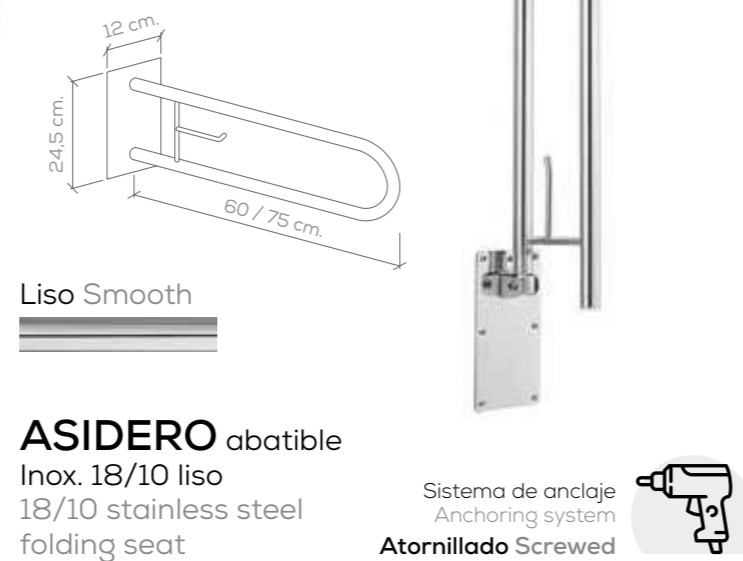

Acabado Finish
Acero inoxidable
18/10
18/10 stainless steel

Antideslizante
Non-slip

ASIDERO
abatible Inox. 18/10
antideslizante
18/10 stainless steel
folding seat non-slip

Sistema de anclaje
Anchoring system
Atornillado Screwed