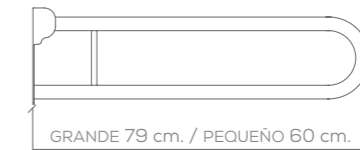

Antideslizante Non-slip

ASIDERO abatible sin portarrollo Inox. 18/10 antideslizante brillo
18/10 stainless steel folding handrail without roll holder non-slip

Sistema de anclaje Anchoring system
Atornillado Screwed

Descripción Description		Precio Price	Acabado Finish Acero inoxidable 18/10 18/10 stainless steel
Ref	Medidas Sizes		
02892	79 x 21,5 x 7,5 cm.		
02893	60 x 21,5 x 7,5 cm.		

Inox AISI 304 AISI 304 stainless steel