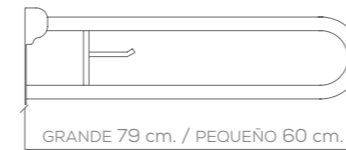

Antideslizante Non-slip

ASIDERO abatible con portarrollo Inox. 18/10 antideslizante brillo
18/10 stainless steel folding handrail with roll holder non-slip

Sistema de anclaje Anchoring system
Atornillado Screwed

Descripción Description		Precio Price	Acabado Finish Acero inoxidable 18/10 18/10 stainless steel
Ref	Medidas Sizes		
02890	79 x 21,5 x 7,5 cm.		
02891	60 x 21,5 x 7,5 cm.		

Inox AISI 304 AISI 304 stainless steel