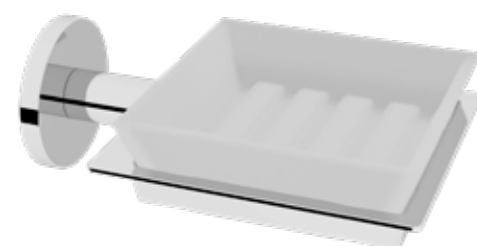

Jabonera adhesiva **CHIARA**
Adhesive soap dish