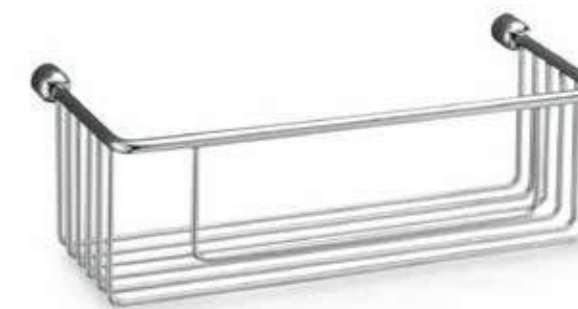

Jabonera 300 Inox. 18/10 plafón profunda

JABONERA

18/10 Stainless steel
deep soffit soap dish

Sistema de anclaje
Anchoring system
Atornillado Screwed

Ref	Descripción Description	Precio Price	Acabado Finish
	Medidas Sizes		18/10
03300	30 x 9,5 x 22,5 cm.		18/10 stainless steel

Ref	Descripción Description	Precio Price	Acabado Finish
	Medidas Sizes		18/10
03370	30 x 12 x 22,5 cm.		18/10 stainless steel

Ref	Descripción Description	Precio Price	Acabado Finish
	Medidas Sizes		18/10
03325	40 x 9,5 x 14 cm.		18/10 stainless steel

Ref	Descripción Description	Precio Price	Acabado Finish
	Medidas Sizes		18/10
03309	30 x 9,5 x 14 cm.		18/10 stainless steel