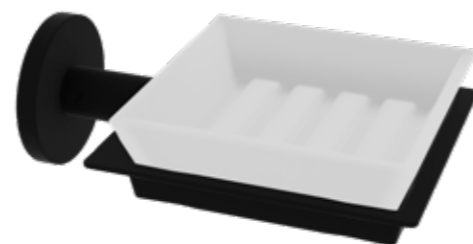

Jabonera adhesiva **CHIARA**
Adhesive soap dish