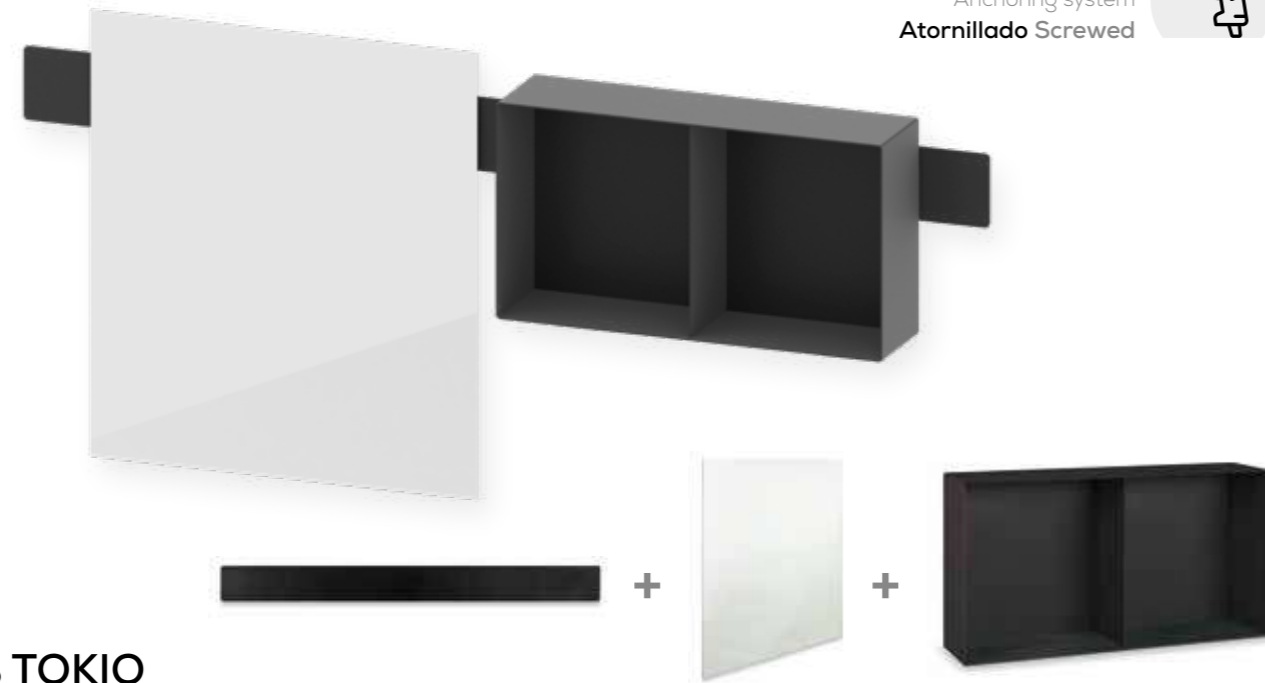

Medidas Especiales
Special Measures

Sistema de anclaje
Anchoring system
Atornillado Screwed

Superior con espejo TOKIO
Top set with mirror

Acabado Finish		Acabado Finish		Acabado Finish	
Negro Mate Matt black		Acero inoxidable Stainless steel		Blanco Mate Matt white	
Ref.	Descripción Description	Precio Price	Ref.	Descripción Description	Precio Price
11612	11203 + 02271 + 11217		11610	11303 + 02271 + 11317	
Medidas Sizes 100 x 45 x 18 cm.			Medidas Sizes 100 x 45 x 18 cm.		
			Inox AISI 304 AISI 304 stainless steel