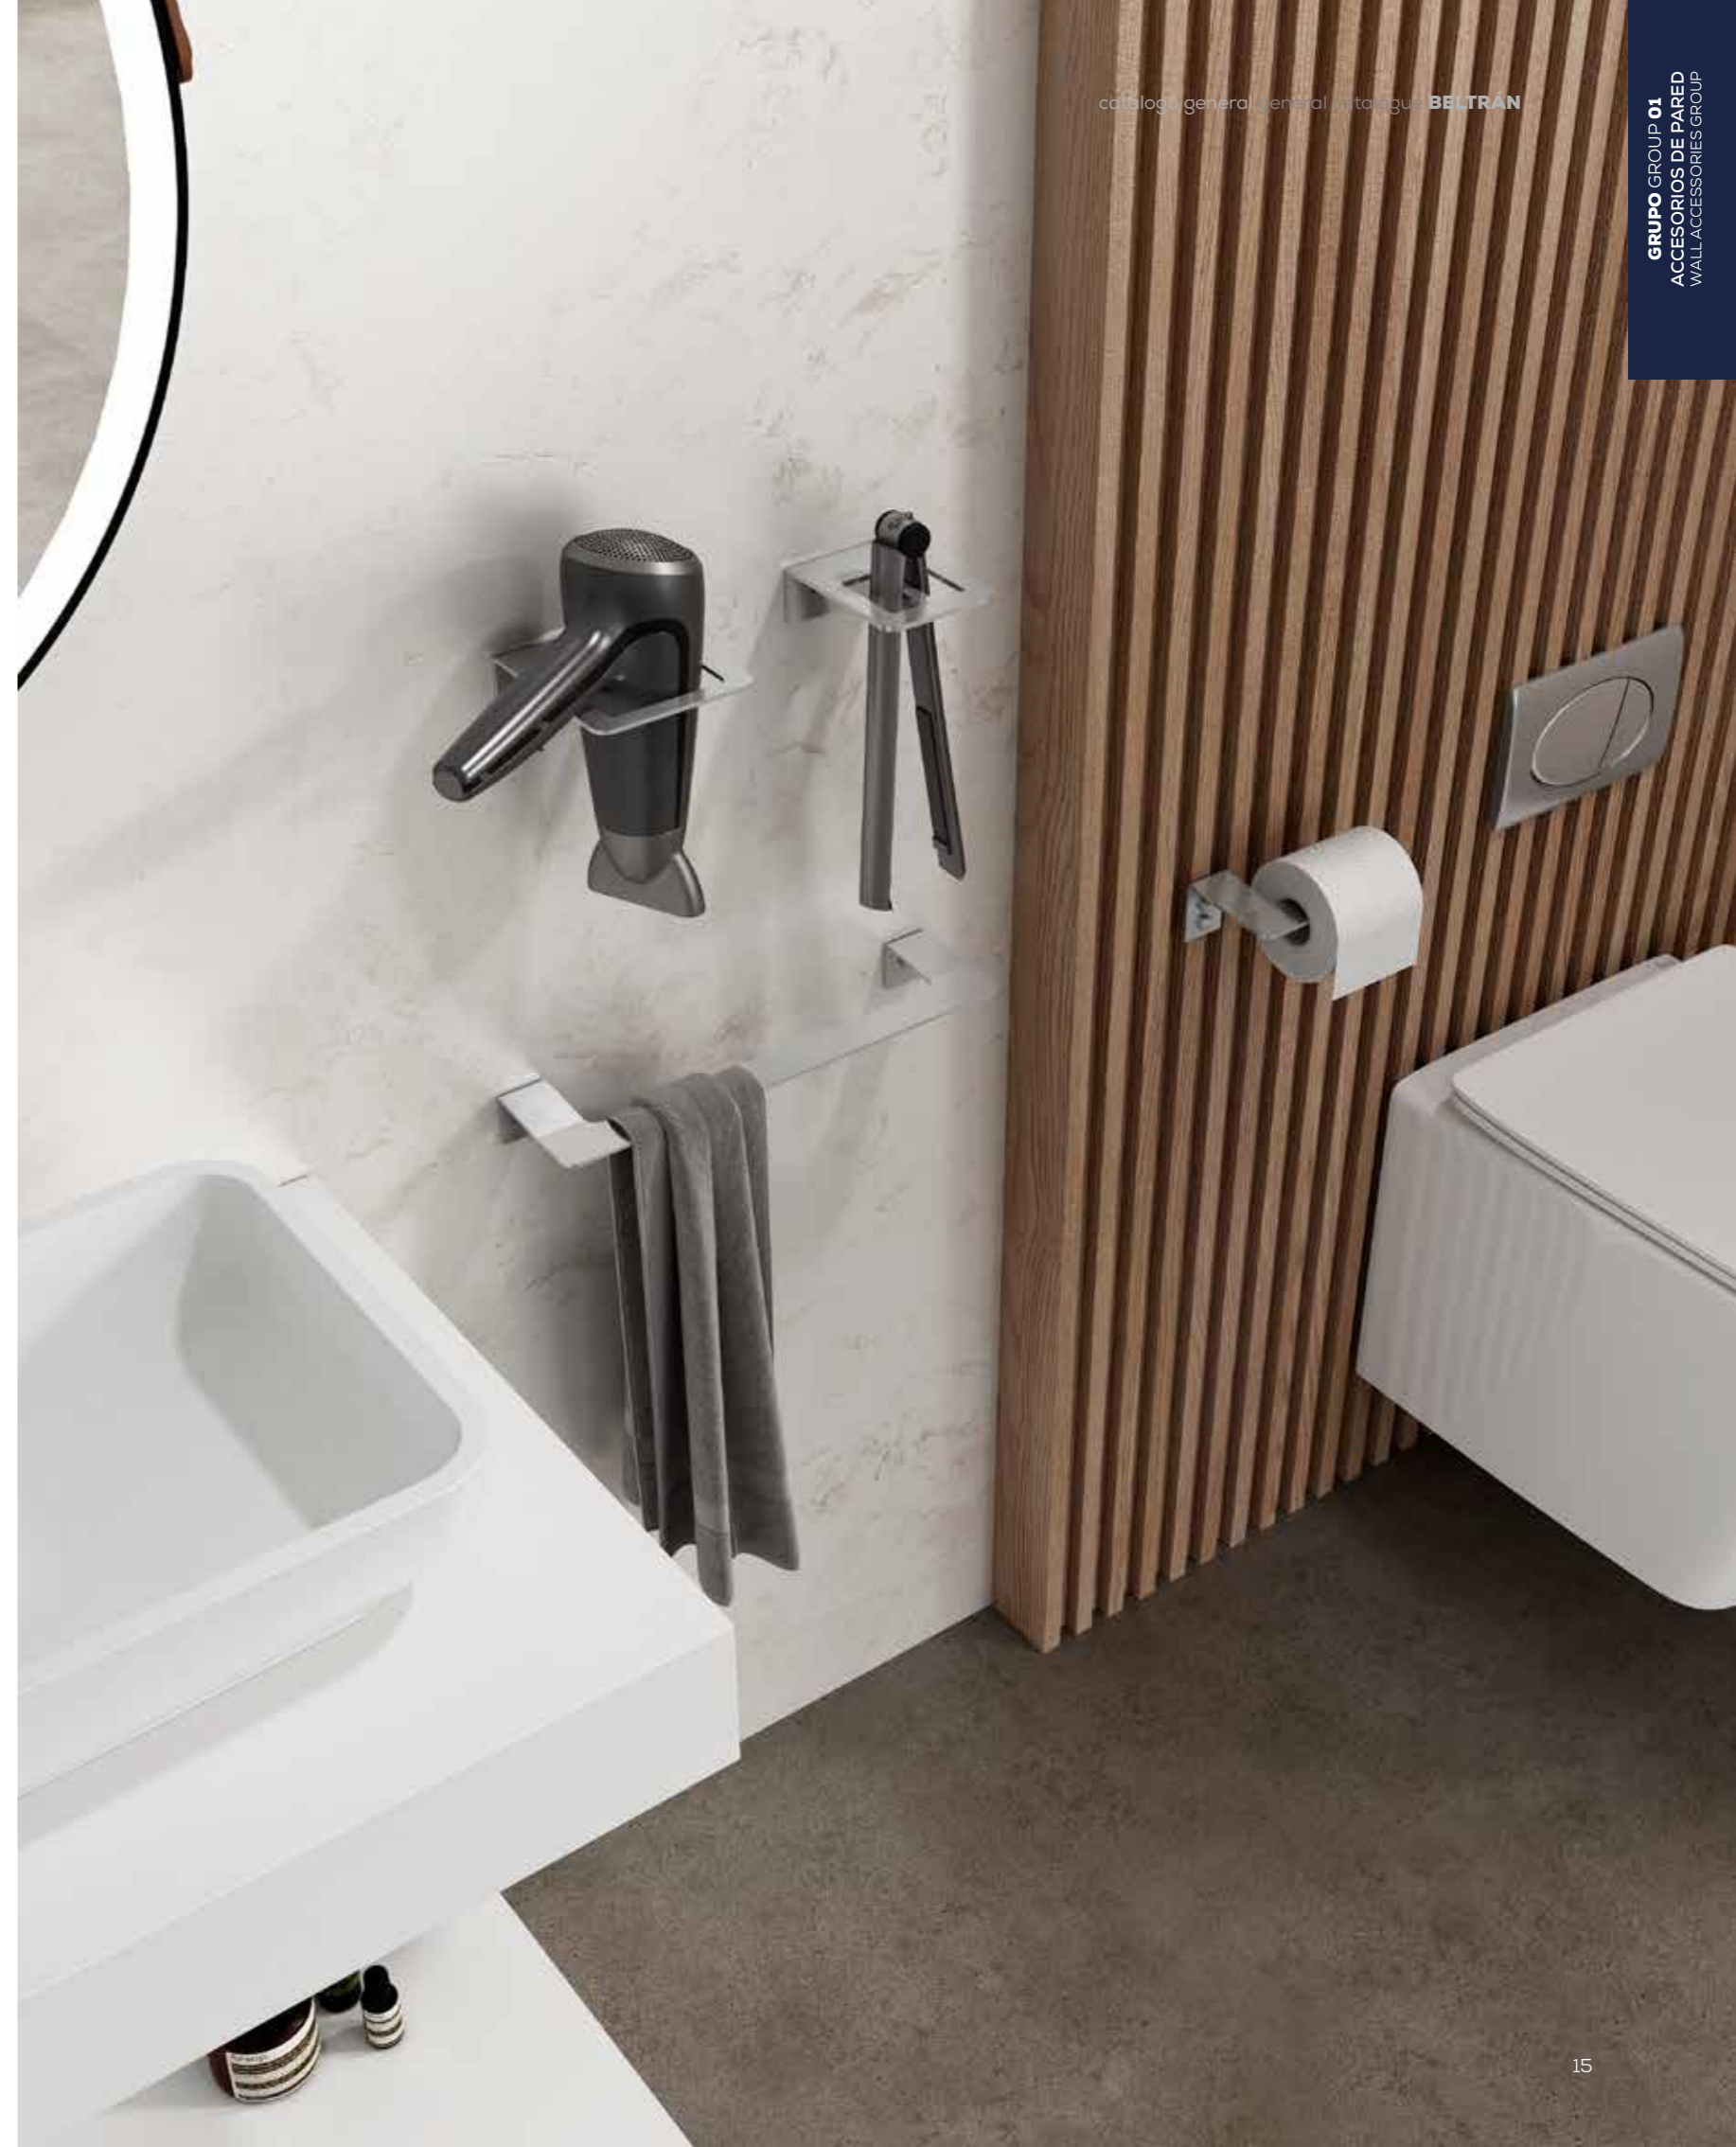

Sistema de anclaje
Anchoring system
Atornillado Screwed

Acabado Finish
Negro Mate Matt black

Acabado Finish
Acero inoxidable Stainless steel

Acabado Finish
Blanco Mate Matt white

Ref.	Descripción Description	Precio Price	Ref.	Descripción Description	Precio Price	Ref.	Descripción Description	Precio Price
10442	Medidas Sizes 8,5 x 4 x 11 cm.		10472	Medidas Sizes 8,5 x 4 x 11 cm.		10452	Medidas Sizes 8,5 x 4 x 11 cm.	

Inox AISI 304 AISI 304 stainless steel

Sistema de anclaje
Anchoring system
Atornillado Screwed

Acabado Finish
Negro Mate Matt black

Acabado Finish
Acero inoxidable Stainless steel

Acabado Finish
Blanco Mate Matt white

Ref.	Descripción Description	Precio Price	Ref.	Descripción Description	Precio Price	Ref.	Descripción Description	Precio Price
10443	Medidas Sizes 20,5 x 4 x 12 cm.		10473	Medidas Sizes 20,5 x 4 x 12 cm.		10453	Medidas Sizes 20,5 x 4 x 12 cm.	

Inox AISI 304 AISI 304 stainless steel

Fabricado en Acero Made of Steel Acabados especiales consultar con fábrica Special finishes, to consult with factory