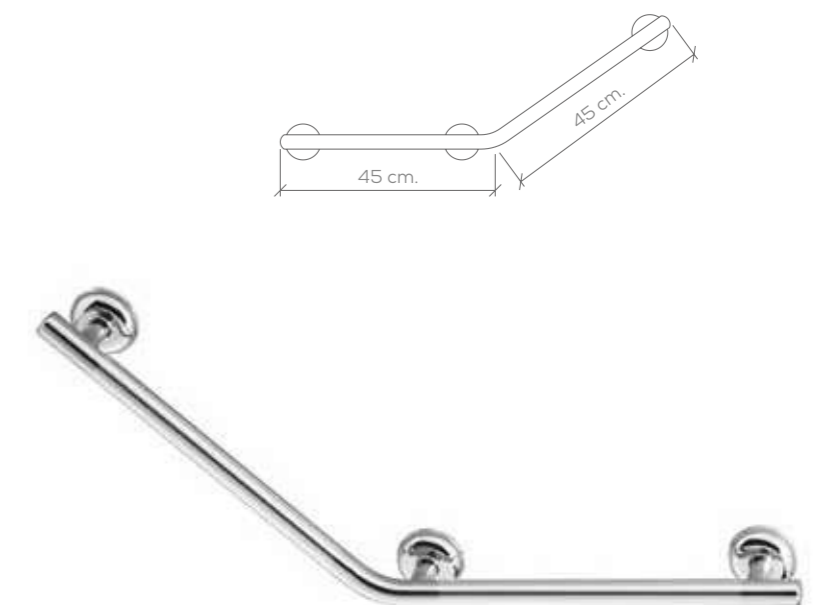

ASIDERO IMB 304
angular 45° Inox. 18/10
18/10 stainless steel
45° angled
handrail

Sistema de anclaje
Anchoring system
Atornillado Screwed

Antideslizante Non-slip

Ref	Medidas Sizes	Precio Price
02820	45 x 45 x 7,5 cm.	

Acabado Finish
Acero inoxidable
18/10
18/10 stainless steel

Liso Smooth

Ref	Medidas Sizes	Precio Price
02825	45 x 45 x 7,5 cm.	

Acabado Finish
Acero inoxidable
18/10
18/10 stainless steel

These series are made in special lengths to match drawings or designs.
Certified by the Institute of Biomechanics of Valencia IBV.
Manufactured in accordance with AENOR "UNE-EN12182 TECHNICAL AIDS FOR
DISABLED PEOPLE regulation".
Made in 18/10 "AISI 304" standard DIN 1.4301 stainless steel.
30 mm. diameter tube with a thickness of 1.5 mm.
The wall plate has a diameter of 70 mm.
Special finishes, to consult with factory.