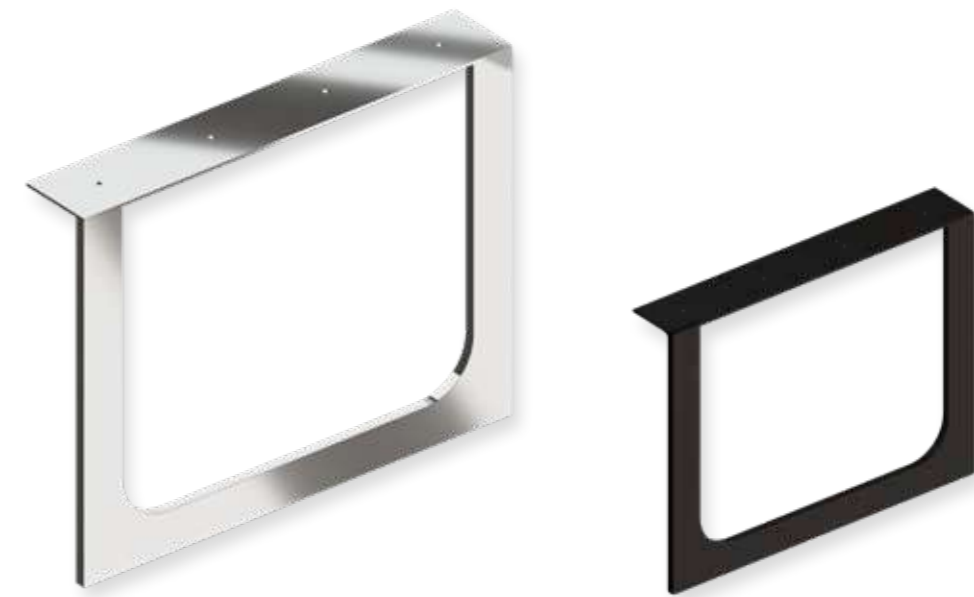

Soportes de lavabo suspendidos con toallero
Wall-hung washbasin stands with towel rail