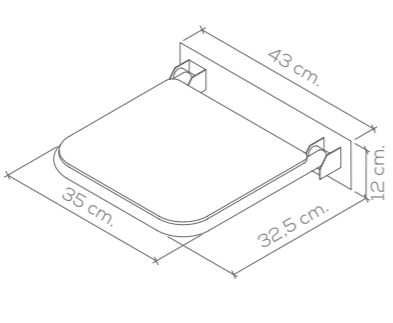

ASIENTO abatible
plato de ducha
reducidos con pata regulable
Inox. 18/10
18/10 stainless steel folding
seat for small shower
stalls with adjustable
support

ASIENTO BLANCO
WHITE SEAT

Sistema de anclaje
Anchoring system
Atornillado Screwed

ASIENTO abatible
plato de ducha
reducidos con pata
regulable Inox. 18/10
18/10 stainless steel folding
seat for small shower
stalls with adjustable
support

ASIENTO CEREZO
CHERRY-TREE SEAT

Sistema de anclaje
Anchoring system
Atornillado Screwed

Descripción Description		
Ref	Medidas Sizes	Precio Price
02614	43 x 50 x 32,5 cm.	

Acabado Finish
Acero inoxidable
18/10
18/10 stainless steel

Descripción Description		
Ref	Medidas Sizes	Precio Price
02616	43 x 50 x 32,5 cm.	

Acabado Finish
Acero inoxidable
18/10
18/10 stainless steel