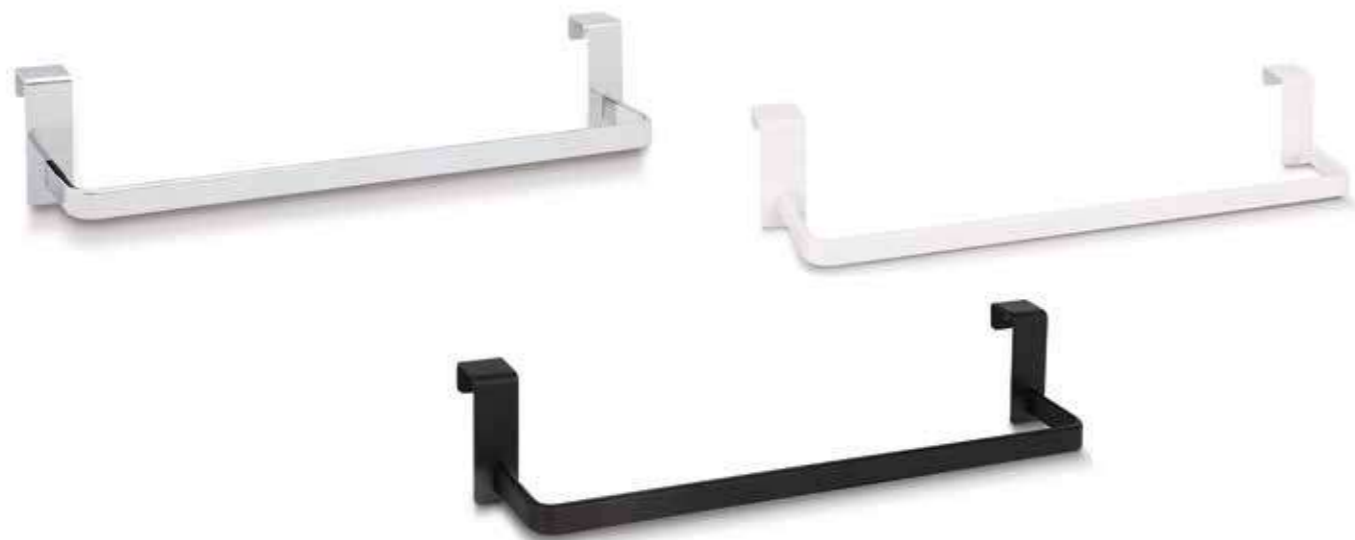

Pag. 298 - 305

Serie Series
Toallero
colgar en
mueble
Towel rack hang on
piece of furniture

GRUPO GROUP 04
TOALLEROS Y PERCHAS
TOWEL RAILS AND HANGERS

BARRA toallero para colgar costado mueble de baño gancho 2,2 / 4 cm.
Bar towel to hang in side of the furniture of bath hook 2.2 / 4 cm.