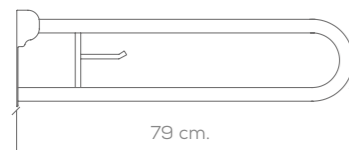

Antideslizante Non-slip

ASIDERO abatible antideslizante con portarrollo Inox. 18/10 mate
18/10 stainless steel folding handrail non-slip with brush holder satin

Sistema de anclaje Anchoring system
Atornillado Screwed

Descripción Description		Precio Price	Acabado Finish Acero inoxidable 18/10 18/10 stainless steel
Ref	Medidas Sizes		
02862	79 x 21,5 x 7,5 cm.