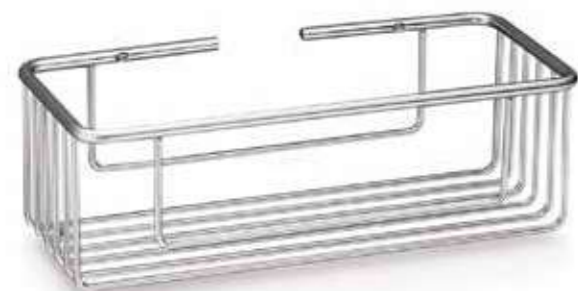

Jabonera 300 Inox. 18/10 profunda

JABONERA

300 18/10 Stainless steel
deep soffit soap dish

Sistema de anclaje
Anchoring system
Atornillado Screwed